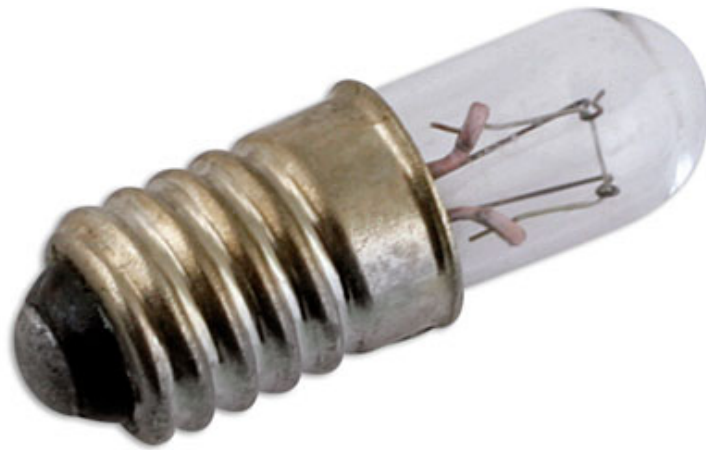

## Ampoule d'intérieur et d'instruments 24v 1.1w E5 OE687

The Lucas automotive bulb range consists of over 600 references covering cars, light and heavy duty commercial vehicles and motorcycles. With over 99 % vehicle parc coverage and an unrivaled reputation for quality, the Lucas automotive bulb offering is the obvious choice for both aftermarket and original equipment dealers throughout the world. Lucas automotive bulbs are instantly recognisable as a brand you can trust, with a heritage dating back to the earliest vehicles on the UK roads. The range has been continually developed over the years to remain at the forefront of technology whilst maintaining a broad coverage across classic cars.

### Additional Information

- Ampoule d'intérieur et d'instruments
- Code ANSI - 687
- 24v / 1.1 watt
- Culot Style E5 LES / 7mm
- Boite de 10 pcs

<http://product/30560>